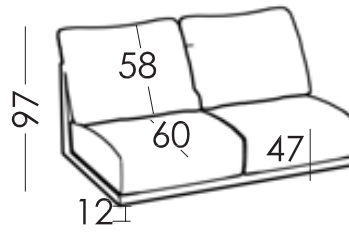

Measures

Width:	
Height:	97cm
Depth:	95cm
Seat height:	47cm
Arm height:	
Back height:	58cm
Depth open:	205cm

Guarantee

Frame and seat suspension: lifetime warranty

Rest of pieces: 3 years*

*6-month guaranty extension by activating it on the web

Mattress

Composition:	Padded fabric + foam + viscoelastic
Fire retardant:	Fire retardant mattress availability
Measures:	Width 80 140 160cm Length 195cm
Thickness:	13cm
Mechanical test:	EN 13759:2012
Cycles:	5000